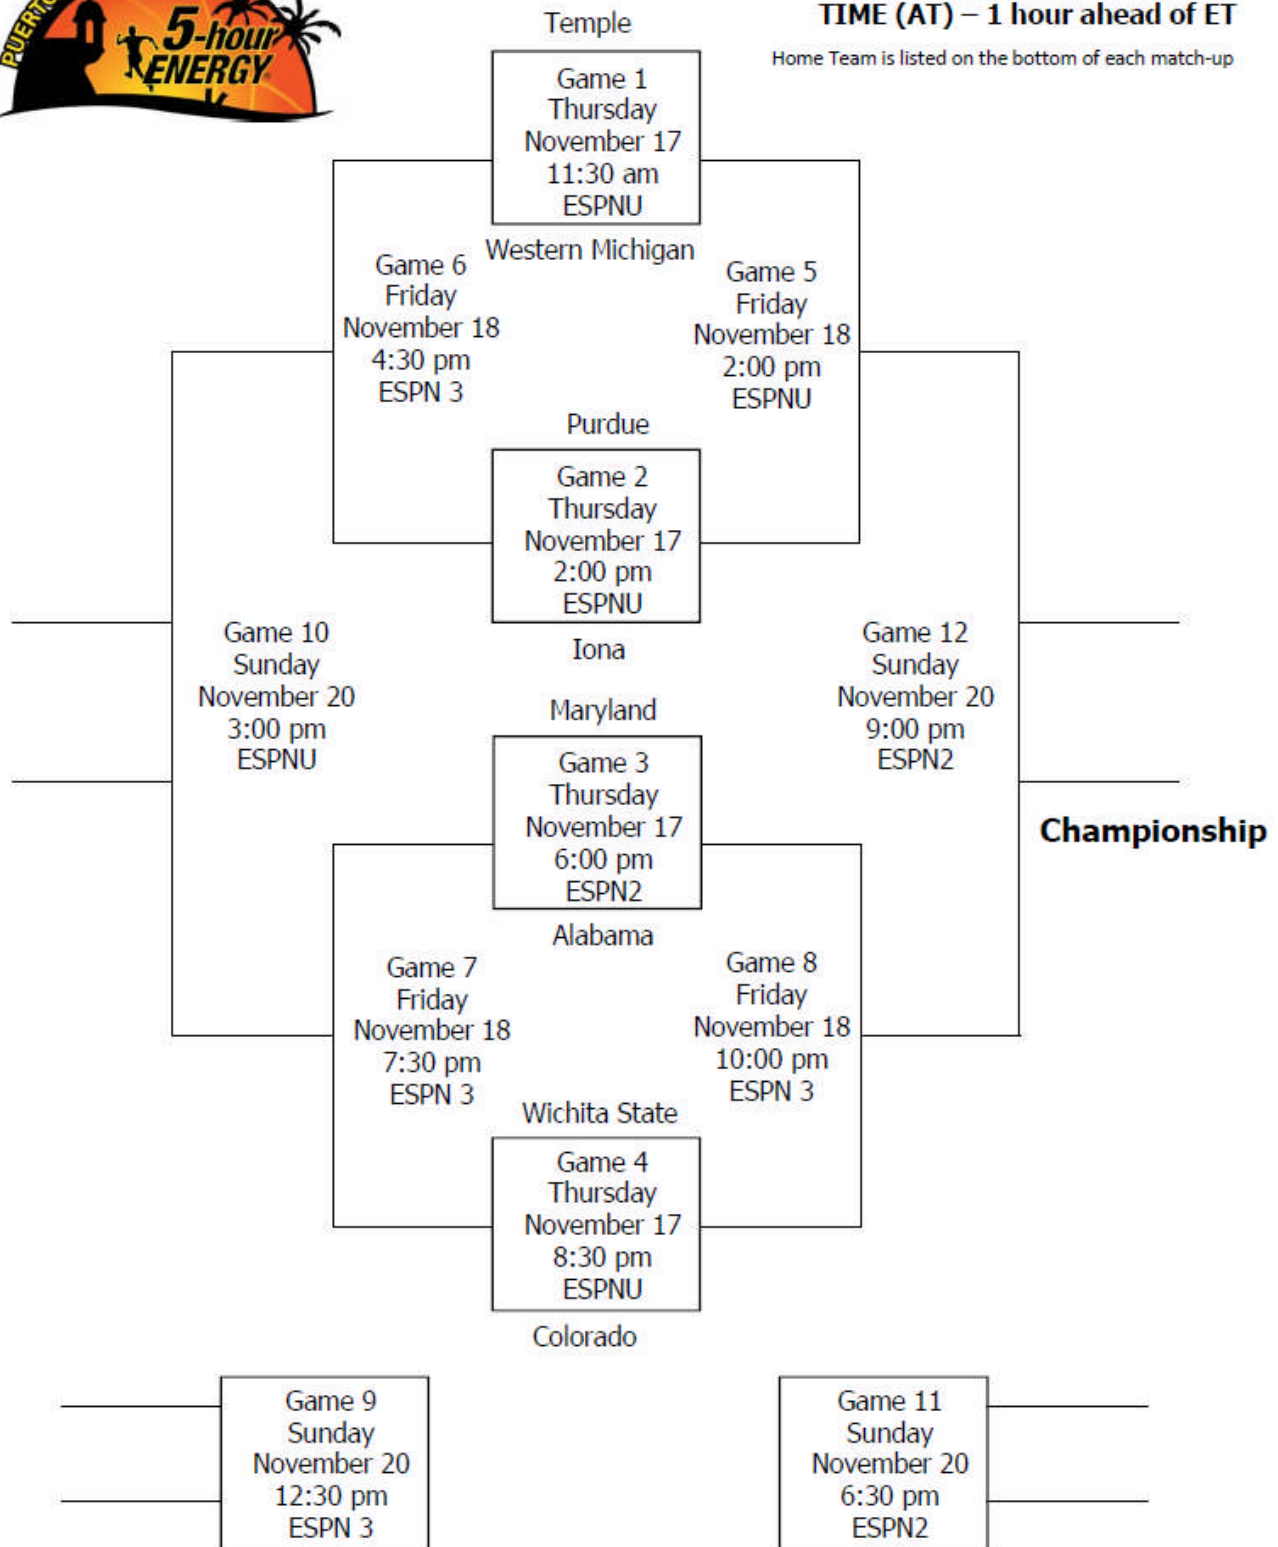

* All times listed in ATLANTIC TIME (AT) – 1 hour ahead of ET

Home Team is listed on the bottom of each match-up